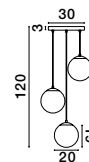

JIAN - 9028841

Brass Gold Metal
& Gradient White Glass
LED E27 3x12 Watt 230 Volt
IP20 Bulb Excluded
D: 30 H: 120 cm