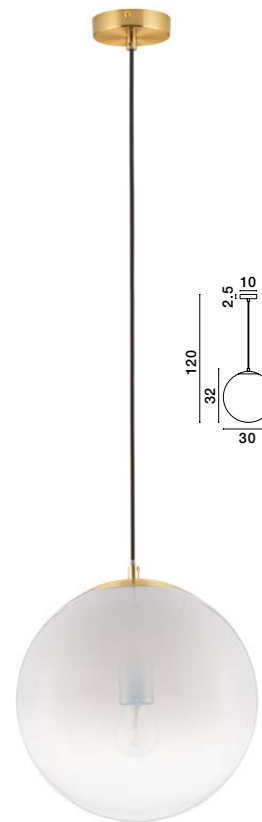

JIAN - 9028836

Brass Gold Metal
& Gradient White Glass
LED E27 1x12 Watt 230 Volt
IP20 Bulb Excluded
D: 30 H: 120 cm