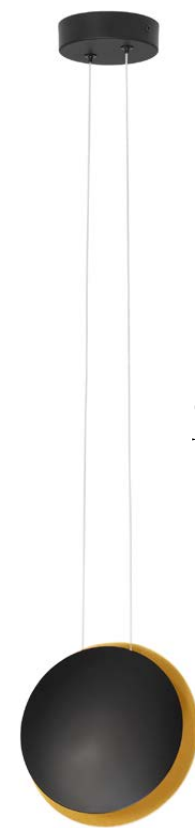

MONET - 9080127
 Brass Gold Metal
 Opal Glass
 LED E27 3x12 Watt 230 Volt
 IP20 Bulb Excluded
 D: 35 H: 155 cm

MONET - 9080126
 Brass Gold Metal
 Opal Glass
 LED E27 3x12 Watt 230 Volt
 IP20 Bulb Excluded
 L: 60 H: 155 cm

MR JOHN - 9695236

Black & Brass Gold Metal
 & Acrylic
 LED 31 Watt 230 Volt
 1916.18 Lm 3000K IP20
 D: 40 H: 5 cm

MR JOHN - 9695237

Black & Brass Gold Metal
 & Acrylic
 LED 37 Watt 230 Volt
 2197.83 Lm 3000K IP20
 D: 50 H: 5 cm

SHELL - 9695248

Sandy Black
& Gold Aluminium
LED 7 Watt 230 Volt
98.94Lm 3000K IP20
D: 20 H: 120 cm

Adjustable

Adjustable

SHELL - 9695249

Sandy Black
& Gold Aluminium
LED 17.94 Watt 230 Volt
357.10Lm 3000K IP20
D: 48 H: 120 cm