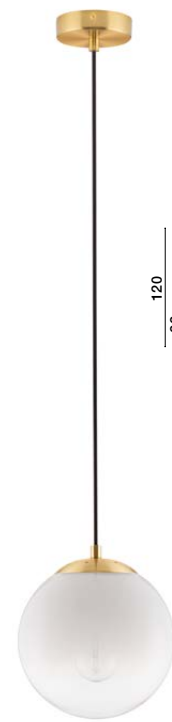

JIAN - 9028837

Brass Gold Metal
& Gradient White Glass
LED E27 1x12 Watt 230 Volt
IP20 Bulb Excluded
D: 20 H: 120 cm