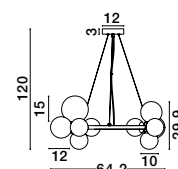

BONJOUR . 9287917

Gold Aluminium
& Acrylic
LED 8x3 Watt 230V
Lm 3000K IP20
D: 18 H: 50 cm

BONJOUR . 9287916

Gold Aluminium
& Acrylic
LED G9 6x5 Watt 230V
IP20 Bulb Excluded
D: 32 H: 120 cm

ODILLIA - 9028855
 Smoky Grey Glass
 & Matt Black
 LED G9 11x5 Watt 230 Volt
 IP20 Bulb Excluded
 L: 64.2 W: 52.8 H: 120 cm