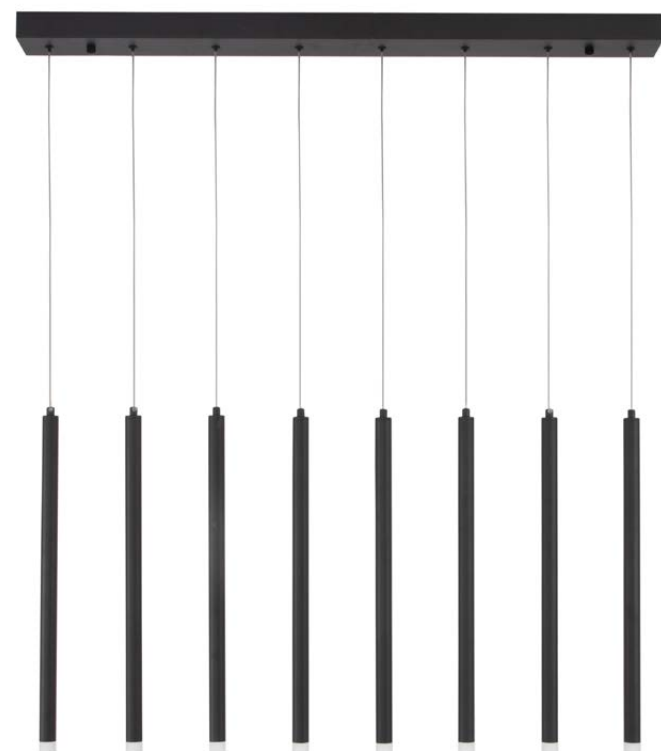

TRIMLE - 9287920

Sandy Black Aluminium
& Acrylic

LED 3 Watt 230V
270.92Lm 3000K IP20
D: 2.5 H1: 50 H2: 150 cm

TRIMLE - 9287921

Sandy Black Aluminium
& Acrylic

LED 3 Watt 230V
270.92Lm 3000K IP20
D: 2.5 H1: 70 H2: 150 cm