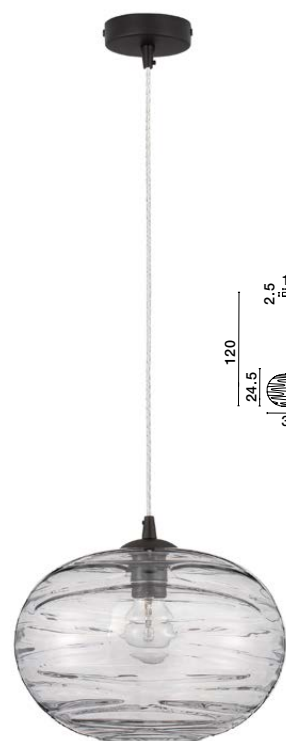

EVLEEN - 9009257
Matt Black Metal
& Light Grey Glass
LED E27 1x12 Watt 230 Volt
IP20 Bulb Excluded
D: 30 H: 24.5 H_z: 120 cm