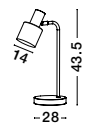

PAZ - 9050161

Gold Metal
Sandy Black Metal Shade
Black Base
LED E14 1x5 Watt 230 Volt
IP20 Bulb Excluded
D: 28 H: 43.5 cm