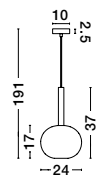

AMELIA - 9028829

Sandy Gold
& Clear Glass
LED G9 1x5 Watt 230V
IP20 Bulb Excluded
D: 24 H: 191 cm