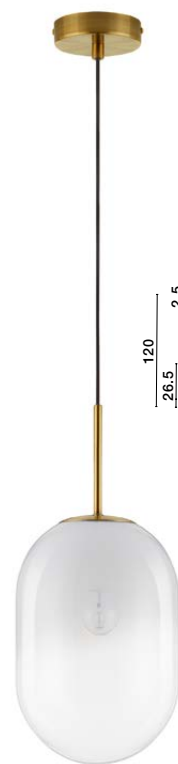

CHRYSI - 9092823

Brass Gold Metal
& Gradient White Glass
LED G9 1x5 Watt 230 Volt
IP20 Bulb Excluded
D: 24 H: 120 cm