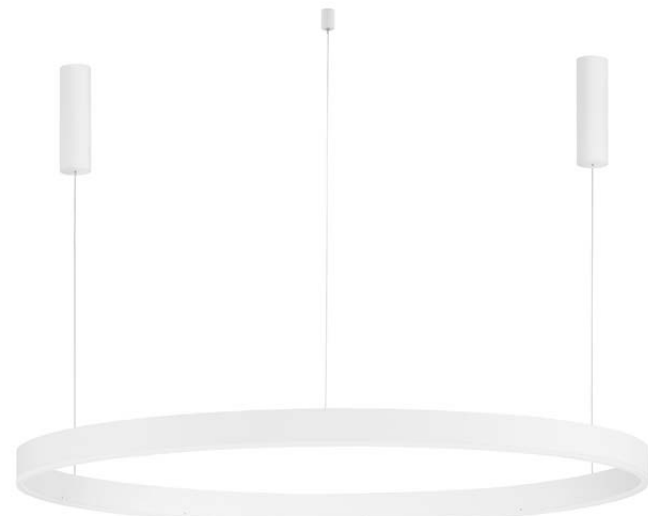

MOTIF - 9530218
Dimmable
Sandy White Aluminium
& Acrylic
LED 70 Watt 230 Volt
5740Lm 2700K-6000K IP20
D: 120 H: 250 cm

LED WARM WHITE NEUTRAL WHITE DRIVER INCL.