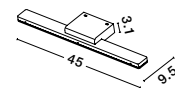

NYX - 9136171
White Aluminium
& Acrylic
LED 12 Watt 1802Lm
3000K 135mA 100-240V
Beam Angle ° IP44
L: 45 W: 9.5 cm

NYX - 9136172
Dark Grey Aluminium
& Acrylic
LED 12 Watt 1802Lm
3000K 135mA 100-240V
Beam Angle ° IP44
L: 45 W: 9.5 cm

NYX - 9136173
Black Aluminium
& Acrylic
LED 12 Watt 1802Lm
3000K 135mA 100-240V
Beam Angle ° IP44
L: 45 W: 9.5 cm