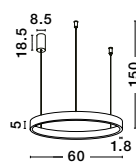

ELOWEN - 9345669

Dimmable
 Brushed Gold Aluminium
 & Acrylic
 LED 106 Watt 230 Volt
 4899Lm 3000K IP20
 Up & Down Light
 D: 98 H: 200 cm

LIGHT
 UP &
 DOWN

ELOWEN • 9345662

Dimmable
 Brushed Silver Aluminum
 & Acrylic
 LED 60 Watt 220 Volt
 2552Lm 3000K IP20
 Up & Down Light
 D: 60 H: 150 cm