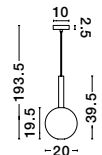

AMELIA - 9028831

Sandy Gold
& Clear Glass
LED G9 1x5 Watt 230V
IP20 Bulb Excluded
D: 20 H: 190.5 cm