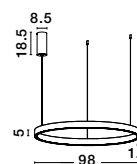

ELOWEN • 9345670

Dimmable
Brushed Silver Aluminum
& Acrylic
LED 106 Watt 230 Volt
4899Lm 3000K IP20
Up & Down Light
D: 98 H: 200 cm