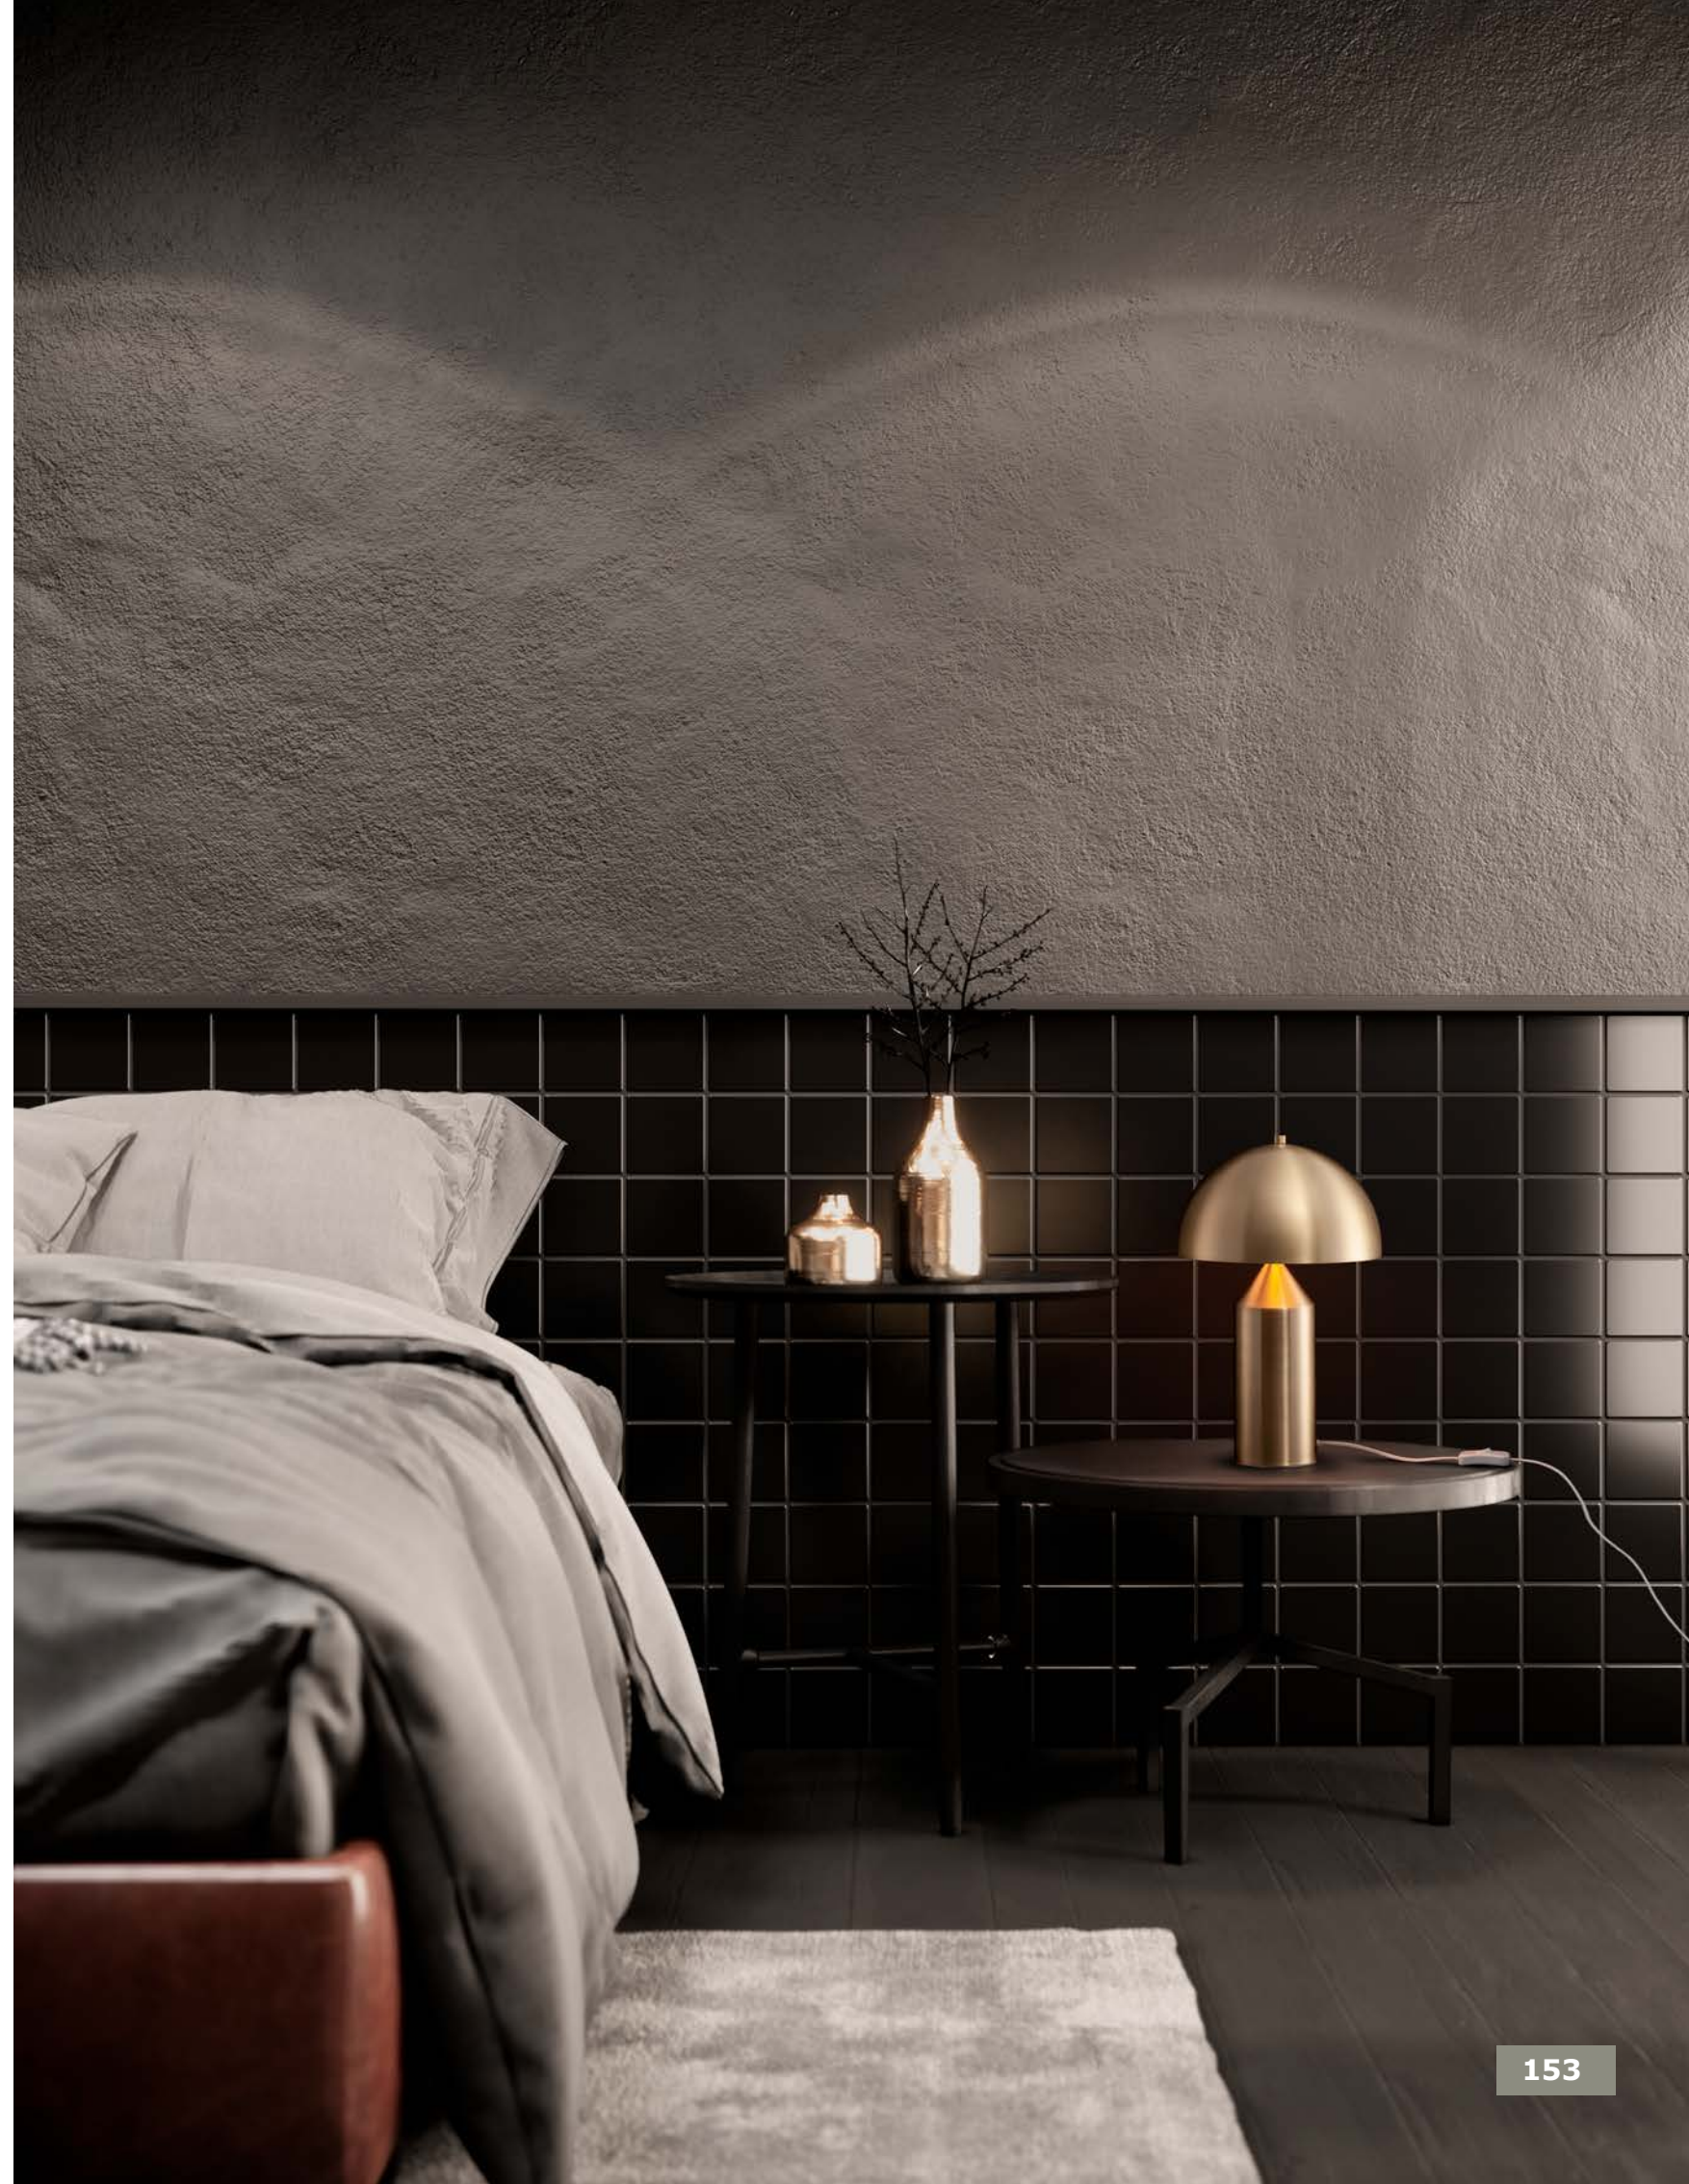

BOLT - 9050162

Brass Gold Metal
LED E27 1x12 Watt 230 Volt
IP20 Bulb Excluded
D: 25 H: 41 cm

LE ROY - 9050165
White Fabric Shade
Natural Wood Base
LED E27 1x12 Watt 230 Volt
IP20 Bulb Excluded
D: 50 W: 43.5 H: 145 cm