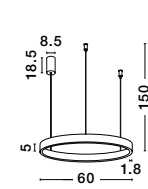

ELOWEN - 9345661

Dimmable
Brushed Gold Aluminium
& Acrylic
LED 60 Watt 220 Volt
2552Lm 3000K IP20
Up & Down Light
D: 60 H: 150 cm