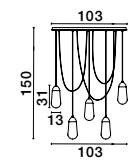

BLAKY - 9092826
 Matt Black Metal
 & Opal Glass
 LED E14 5x5 Watt
 Bulb Excluded
 L: 170 H: 300 cm

BLAKY - 9092828
 Matt Black Metal
 & Opal Glass
 LED E14 1x5 Watt
 Bulb Excluded
 D: 13 W: 15.5 H: 46 cm