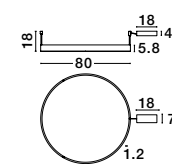

MOTIF - 9063603

Dimmable
Bronze Aluminium
& Acrylic
LED 50 Watt 230 Volt
3684.48lm 3000K IP20
D: 80 W: 1.2 H: 18 cm