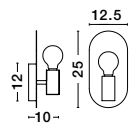

ROYAL - 9501244

Gold Metal
LED E27 1x12 Watt 230 Volt
IP20 Bulb Excluded
D: 12.5 W: 10 H: 25 cm