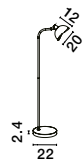

GEETI - 9555809

Matt Black
& Gold Metal
LED E14 1x5 Watt
IP20 Bulb Excluded
D: 22 H: 150 cm