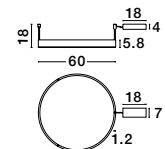

MOTIF - 9063601
Dimmable
Sandy Black Aluminium
& Acrylic
LED 45 Watt 230 Volt
3350.75lm 3000K IP20
D: 60 W: 1.2 H: 18 cm