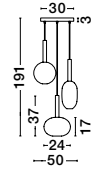

Sandy Gold
& Clear Glass
LED G9 1x5 Watt 230V
IP20 Bulb Excluded
D: 20 H: 190.5 cm

AMELIA - 9028833

Sandy Gold
& Clear Glass
LED G9 1x5 Watt 230V
IP20 Bulb Excluded
D: 14 H: 179 cm

AMELIA - 9028834

Sandy Gold
& Clear Glass
LED G9 3x5 Watt 230V
IP20 Bulb Excluded
D: 24 H: 191 cm