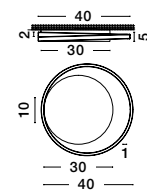

LED WARM WHITE DRIVER INCL.

WILLOW - 9212914
 Gold Aluminium
 & Acrylic
 LED 60 Watt 230V
 3000K IP20
 D: 60 H: 6 cm

LED WARM WHITE DRIVER INCL.

ODREY - 9081206

Sandy Black Aluminium
& Acrylic
LED 30 Watt 230V
Lm 3000K IP20
D: 40 H: 5 cm