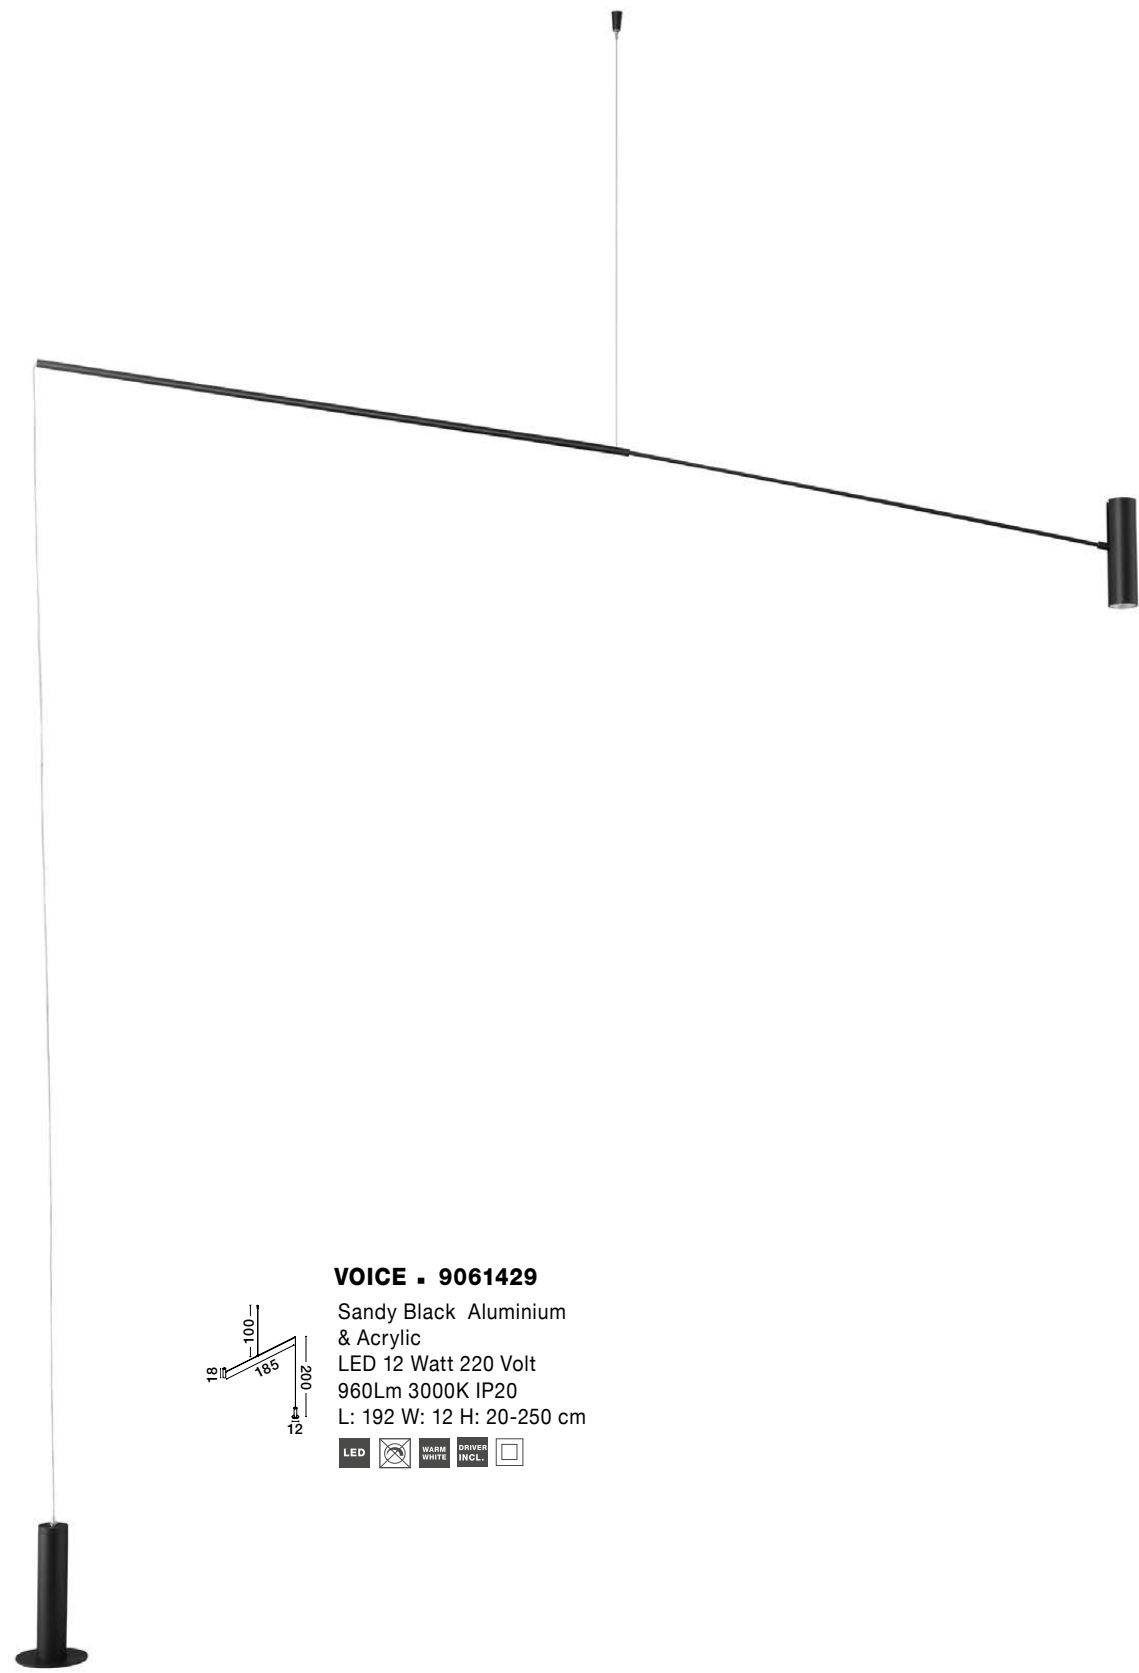

JINAL - 9348103
Dimmable
Black Aluminium
& Acrylic
LED 57 Watt 230 Volt
4276.87lm 3000K IP20
D: 88 H: 120 cm

LED WARM WHITE DRIVER INCL.

VOICE - 9061429
Sandy Black Aluminium
& Acrylic
LED 12 Watt 220 Volt
960Lm 3000K IP20
L: 192 W: 12 H: 20-250 cm

LED ☒ WARM ☒ DIMMER ☒ INCL. ☐