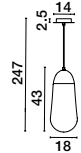

BLAKY - 9092824
Matt Black Metal
& Opal Glass
LED E14 1x5 Watt
Bulb Excluded
D: 18 H: 247 cm