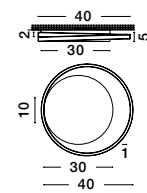

ODREY - 9081206

Sandy Black Aluminium
& Acrylic
LED 30 Watt 230V
Lm 3000K IP20
D: 40 H: 5 cm