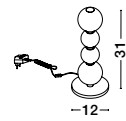

FLEA - 9695240
Gold Metal
Opal Glass
LED 10 Watt 230 Volt
867.76 Lm 3000K IP20
D: 12 H: 31 cm