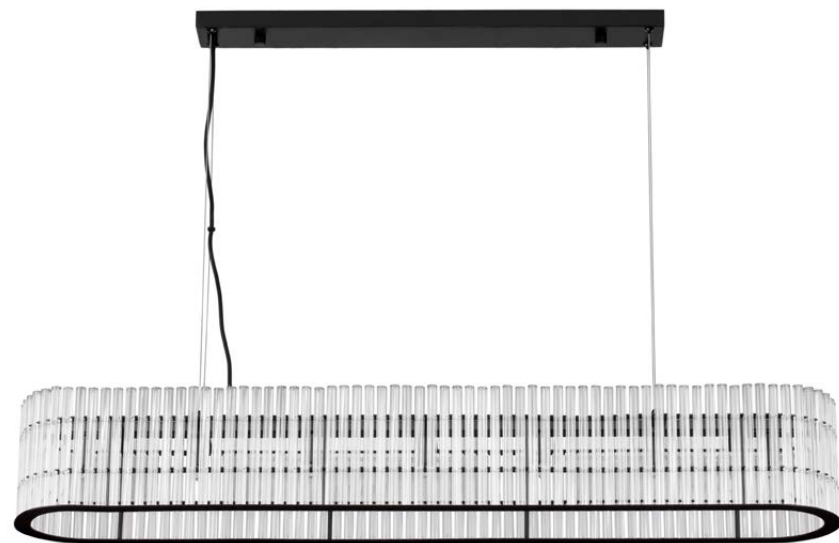

BAROK - 9006056
 Matt Black Metal
 & Clear Glass
 LED G9 9x5 Watt 230V
 IP20 Bulb Excluded
 D: 70 H: 210 cm

BAROK - 9006057
 Matt Black Metal
 & Clear Glass
 LED G9 7x5 Watt 230V
 IP20 Bulb Excluded
 L: 110 W: 18 H: 210 cm