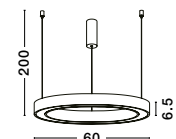

ELOWEN - 9558601

Dimmable
Sandy Black Aluminium
& Acrylic
LED 40 Watt 230 Volt
2152Lm 3000K IP20
D: 60 H: 200 cm