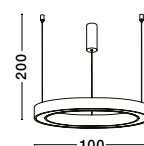

STING - 9558608

Dimmable
Bronze Aluminium
& Acrylic
LED 60 Watt 230 Volt
3483Lm 3000K IP20
D: 100 H: 200 cm