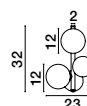

ODILLIA - 9028859
Smoky Grey Glass
& Matt Black
LED G9 6x5 Watt 230 Volt
IP20 Bulb Excluded
L: 28.1 W: 23.2 H: 120 cm