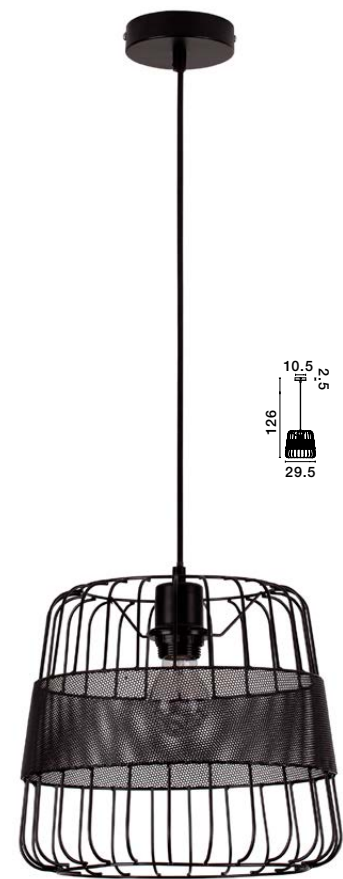

IAN - 9620125
Matt Black Metal
LED E27 1x12 Watt 230 Volt
Bulb Excluded IP20
D: 29.5 H: 126