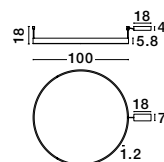

MOTIF - 9063604
Dimmable
Sandy Black Aluminium
& Acrylic
LED 50 Watt 230 Volt
3684.48lm 3000K IP20
D: 80 W: 1.2 H: 18 cm