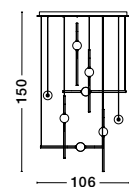

ACROBAT - 9695259

Dimmable
Black & Gold Aluminium
Opal Glass
LED 105.80 Watt 230 Volt
9925.64 Lm 3000K IP20
L: 106 W: 80 H: 150 cm