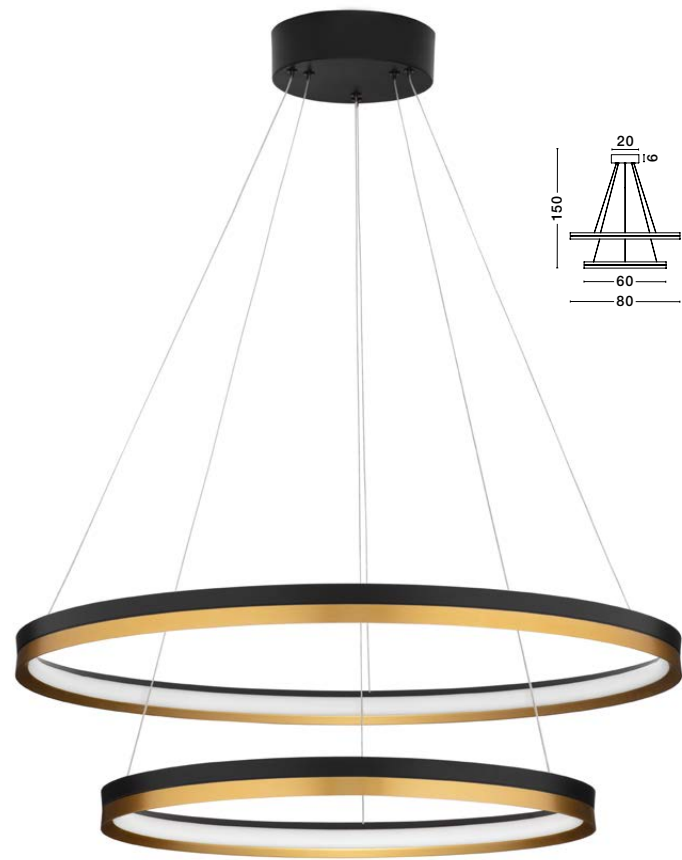

MONET - 9080124
 Brass Gold Metal
 Opal Glass
 LED E27 1x12 Watt 230 Volt
 IP20 Bulb Excluded
 D: 15 H: 185 cm

MONET - 9080125
 Brass Gold Metal
 Opal Glass
 LED E27 1x12 Watt 230 Volt
 IP20 Bulb Excluded
 D: 15 W: 18.5 H: 30 cm

MONET - 9080127
 Brass Gold Metal
 Opal Glass
 LED E27 3x12 Watt 230 Volt
 IP20 Bulb Excluded
 D: 35 H: 155 cm

MONET - 9080126
 Brass Gold Metal
 Opal Glass
 LED E27 3x12 Watt 230 Volt
 IP20 Bulb Excluded
 L: 60 H: 155 cm