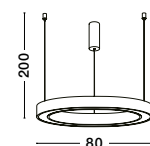

STING - 9558603
Dimmable
Sandy White Aluminium
& Acrylic
LED 50 Watt 230 Volt
2968Lm 3000K IP20
D: 80 H: 200 cm