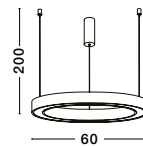

STING - 9558602

Dimmable
Bronze Aluminium
& Acrylic
LED 40 Watt 230 Volt
2152Lm 3000K IP20
D: 60 H: 200 cm