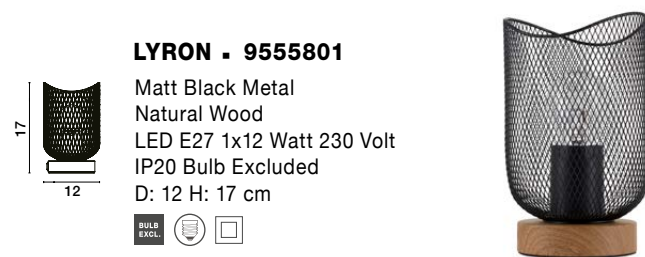

IAN - 9620131
 Matt Black Metal
 LED E27 1x12 Watt 230 Volt
 Bulb Excluded IP20
 D: 13.7 H: 34

LYRON - 9555802
 Matt White Metal
 Natural Wood
 LED E27 1x12 Watt 230 Volt
 IP20 Bulb Excluded
 D: 30 H: 19.5 Hz: 120 cm

LYRON - 9555803
 Matt Black Metal
 Natural Wood
 LED E27 1x12 Watt 230 Volt
 IP20 Bulb Excluded
 D: 30 H: 19.5 Hz: 120 cm

LYRON - 9555800
 Matt White Metal
 Natural Wood
 LED E27 1x12 Watt 230 Volt
 IP20 Bulb Excluded
 D: 12 H: 17 cm