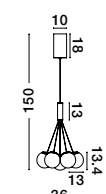

NUVOLE - 9061433
Dimmable
Sandy Black Aluminium
& Opal Glass
LED 49 Watt 220 Volt
2240Lm 3000K IP20
L: 36 W: 36 H: 150 cm

LED DIMMABLE WARM WHITE DRIVER INCL. ⚡