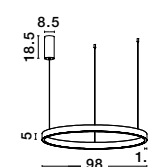

ELOWEN - 9345669

Dimmable
Brushed Gold Aluminium
& Acrylic
LED 106 Watt 230 Volt
4899Lm 3000K IP20
Up & Down Light
D: 98 H: 200 cm