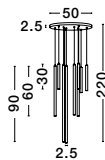

TRIMLE - 9287945

Dimmable

Sandy Black Aluminium
& Acrylic

LED 26 Watt 230V
1860.68 Lm 3000K IP20
D: 50 H: 220 cm