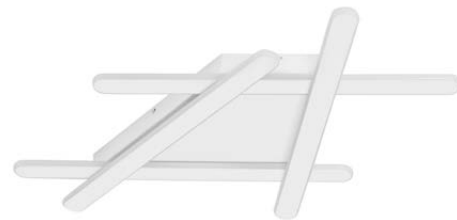

WILLOW - 9210920
Dimmable
Sandy White Aluminum
& Acrylic
LED 40 Watt 220 Volt
3000K IP20
L: 51 W:39 H: 5.6 cm

LED ☐ ☒ WARM WHITE ☒ DRIVER INCL. ☐