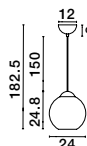

MIDORI - 9009240

Brass Gold Metal & Dark Blue Glass
LED E27 1x12 Watt 230 Volt
IP20 Bulb Excluded
D: 24 H: 182.5 cm