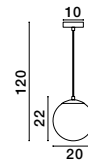

JIAN - 9028837

Brass Gold Metal
& Gradient White Glass
LED E27 1x12 Watt 230 Volt
IP20 Bulb Excluded
D: 20 H: 120 cm