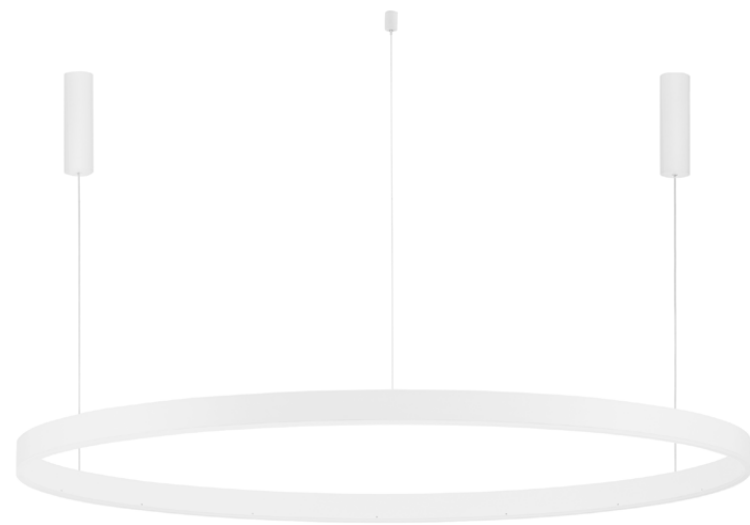

CCT

MOTIF - 9530221
Dimmable
Sandy White Aluminium
& Acrylic
LED 80 Watt 230 Volt
6400Lm 2700K-6000K IP20
D: 150 H: 250 cm

LED WARM WHITE NEUTRAL WHITE DRIVER INCL.