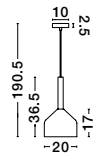

AMELIA - 9028830

Sandy Gold
& Clear Glass
LED G9 1x5 Watt 230V
IP20 Bulb Excluded
D: 20 H: 190.5 cm