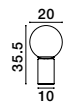

JIAN - 9028842

Brass Gold Metal
& Gradient White Glass
LED E27 1x12 Watt 230 Volt
IP20 Bulb Excluded
D: 20 H: 35.5 cm