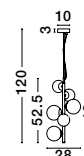

BONJOUR . 9287917

Gold Aluminium
& Acrylic
LED 8x3 Watt 230V
Lm 3000K IP20
D: 18 H: 50 cm

BONJOUR . 9287916

Gold Aluminium
& Acrylic
LED G9 6x5 Watt 230V
IP20 Bulb Excluded
D: 32 H: 120 cm

ODILLIA - 9028855
 Smoky Grey Glass
 & Matt Black
 LED G9 11x5 Watt 230 Volt
 IP20 Bulb Excluded
 L: 64.2 W: 52.8 H: 120 cm