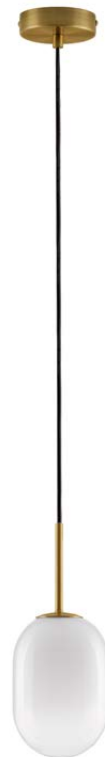

CHRYSI - 9092822

Brass Gold Metal
& Gradient White Glass
LED G9 1x5 Watt 230 Volt
IP20 Bulb Excluded
D: 18 H: 120 cm

CHRYSI - 9092821

Brass Gold Metal
& Gradient White Glass
LED G9 1x5 Watt 230 Volt
IP20 Bulb Excluded
D: 12 H: 120 cm