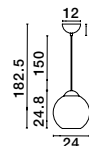

MIDORI - 9009239

Brass Gold Metal & Amber Glass
LED E27 1x12 Watt 230 Volt
IP20 Bulb Excluded
D: 24 H: 182.5 cm