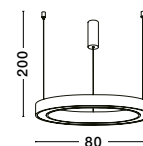

STING - 9558605

Dimmable
Bronze Aluminium
& Acrylic
LED 50 Watt 230 Volt
2968Lm 3000K IP20
D: 80 H: 200 cm