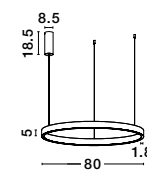

LIGHT
UP &
DOWN

ELOWEN - 9345661

Dimmable
 Brushed Gold Aluminium
 & Acrylic
 LED 60 Watt 220 Volt
 2552Lm 3000K IP20
 Up & Down Light
 D: 60 H: 150 cm

ELOWEN - 9345665

Dimmable
 Brushed Gold Aluminium
 & Acrylic
 LED 77 Watt 220 Volt
 3323Lm 3000K IP20
 Up & Down Light
 D: 80 H: 150 cm