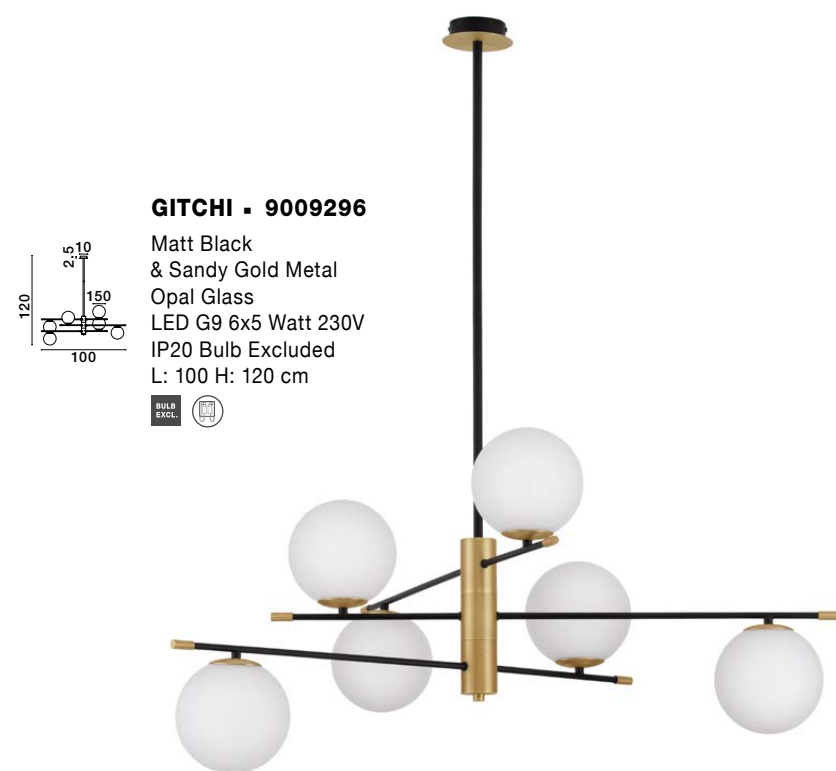

GITCHI - 9009297
Matt Black
& Sandy Gold Metal
Opal Glass
LED G9 2x5 Watt 230V
IP20 Bulb Excluded
L: 44 W: 17.3 H: 42.2 cm

GITCHI - 9009296
Matt Black
& Sandy Gold Metal
Opal Glass
LED G9 6x5 Watt 230V
IP20 Bulb Excluded
L: 100 H: 120 cm