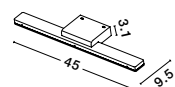

NYX - 9136173
Black Aluminium
& Acrylic
LED 12 Watt 1802Lm
3000K 135mA 100-240V
Beam Angle ° IP44
L: 45 W: 9.5 cm