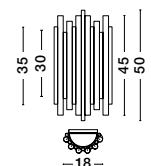

BONJOUR . 9287917

Gold Aluminium
& Acrylic
LED 8x3 Watt 230V
Lm 3000K IP20
D: 18 H: 50 cm