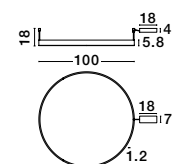

MOTIF - 9063606

Dimmable
Bronze Aluminium
& Acrylic
LED 60 Watt 230 Volt
4551.55lm 3000K IP20
D: 100 W: 1.2 H: 18 cm