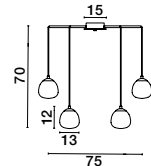

JIAN - 9028837

Brass Gold Metal
& Gradient White Glass
LED E27 1x12 Watt 230 Volt
IP20 Bulb Excluded
D: 20 H: 120 cm

THE EGG - 9009261

Sandy Gold &
Matt Black Metal
Glossy Opal Glass
LED G9 12x5 Watt 230 Volt
IP20 Bulb Excluded
D: 75 H: 70 cm