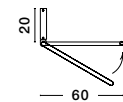

Adjustable

GARVE - 9085241

Dimmable
Sandy Black Aluminium
LED 30 Watt Lm 230 Volt
3000K IP20
D: 40 H: 20 cm

Adjustable

GARVE - 9085244

Dimmable
Sandy White Aluminium
& Acrylic
LED 35 Watt 230V
Lm 3000K IP20
D: 60 H: 20 cm