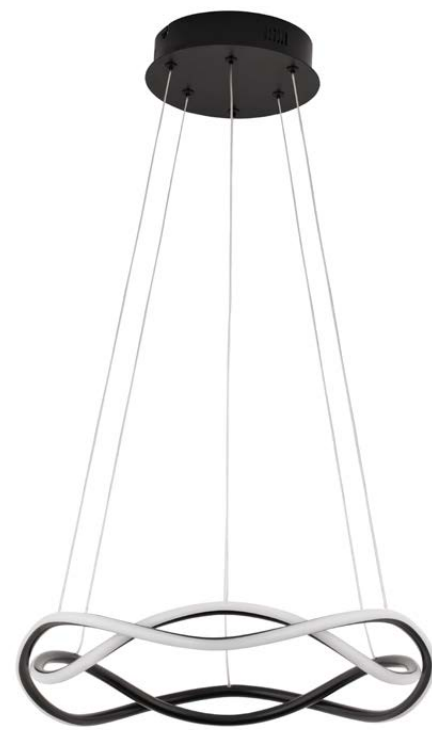

JINAL - 9348101
Dimmable
Black Aluminium
& Acrylic
LED 27 Watt 230 Volt
1894lm 3000K IP20
W: 45 H: 120 cm

LED WARM WHITE DRIVER INCL.