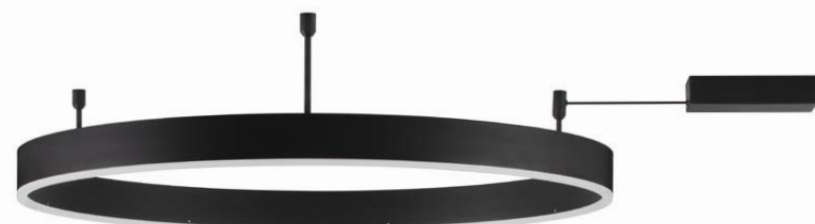

MOTIF - 9063604
Dimmable
Sandy Black Aluminium
& Acrylic
LED 50 Watt 230 Volt
3684.48lm 3000K IP20
D: 80 W: 1.2 H: 18 cm