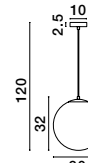

JIAN - 9028836

Brass Gold Metal
& Gradient White Glass
LED E27 1x12 Watt 230 Volt
IP20 Bulb Excluded
D: 30 H: 120 cm