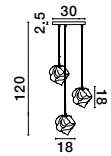

ODELLE - 9009254
Brass Gold Metal & Amber Glass
LED E14 3x5 Watt 230 Volt
IP20 Bulb Excluded
D: 40 H: 120 cm