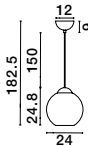

MIDORI - 9009242

Matt Black Metal & Dark Green Glass
LED E27 1x12 Watt 230 Volt
IP20 Bulb Excluded
D: 24 H: 182.5 cm