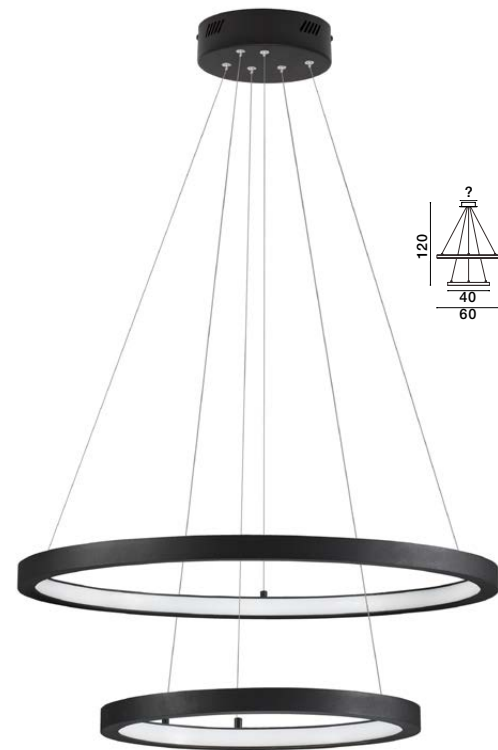

EMPATIA - 9172864

Dimmable

Sandy Black Aluminium
& Acrylic
LED 60 Watt 230 Volt
1755Lm 3000K IP20
D1: 60 D2: 40 H: 120 cm