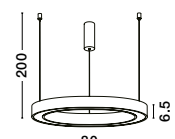

ELOWEN - 9558604

Dimmable
Sandy Black Aluminium
& Acrylic
LED 50 Watt 230 Volt
2968Lm 3000K IP20
D: 80 H: 200 cm