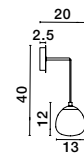

GITCHI - 9009294
Matt Black
& Sandy Gold metal
Opal Glass
LED G9 3x5 Watt 230V
IP20 Bulb Excluded
D: 15 H: 120 cm

THE EGG - 9009260

Sandy Gold &
Matt Black Metal
Glossy Opal Glass
LED G9 8x5 Watt 230 Volt
IP20 Bulb Excluded
D: 75 H: 70 cm

THE EGG - 9009262

Sandy Gold &
Matt Black Metal
Glossy Opal Glass
LED G9 1x5 Watt 230 Volt
IP20 Bulb Excluded
D: 13 W: 20 H: 40 cm