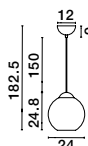

MIDORI - 9009241

Matt Black Metal & Light Gray Glass
LED E27 Watt 1x12 230 Volt
IP20 Bulb Excluded
D: 24 H: 182.5 cm