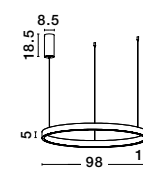

ELOWEN . 9345668

Dimmable
Brushed Gold Aluminum
& Acrylic
LED 106 Watt 230 Volt
4899Lm 3000K IP20
Up & Down Light
D: 98 H: 200 cm

LIGHT
UP &
DOWN