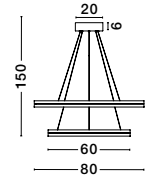

MR JOHN - 9695239

Dimmable
Black & Brass Gold Metal
& Acrylic
LED 98 Watt 230 Volt
11787.28 Lm 3000K IP20
D: 60 D2: 80 H: 150 cm

MR JOHN - 9695238

Dimmable
Black & Brass Gold Metal
& Acrylic
LED 33 Watt 230 Volt
4580.17 Lm 3000K IP20
D: 60 H: 150 cm

MR JOHN - 9695236

Black & Brass Gold Metal
& Acrylic
LED 31 Watt 230 Volt
1916.18 Lm 3000K IP20
D: 40 H: 5 cm

MR JOHN - 9695237

Black & Brass Gold Metal
& Acrylic
LED 37 Watt 230 Volt
2197.83 Lm 3000K IP20
D: 50 H: 5 cm