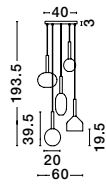

AMELIA - 9028835

Sandy Gold
& Clear Glass
LED G9 5x5 Watt 230V
IP20 Bulb Excluded
D: 24 H: 191 cm