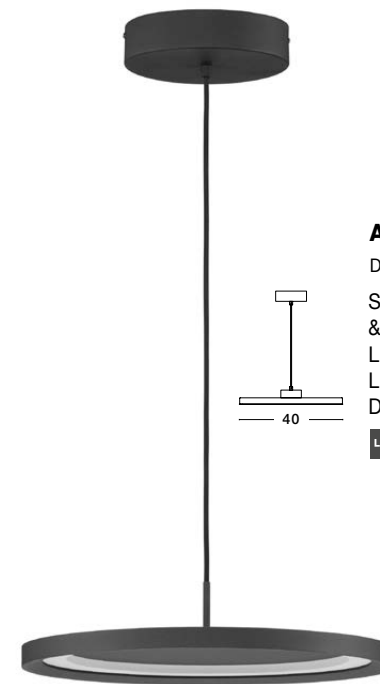

ANDROMEDA - 9212909

Dimmable

Sandy Black Aluminium
& Acrylic
LED 30 Watt 230V
Lm 3000K IP20
D: 40 H: cm