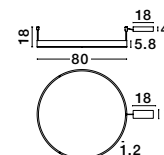

MOTIF - 9063604
Dimmable
Sandy Black Aluminium
& Acrylic
LED 50 Watt 230 Volt
3684.48lm 3000K IP20
D: 80 W: 1.2 H: 18 cm