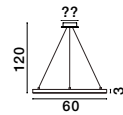

EMPATIA - 9172861

Dimmable

Sandy Black Aluminium
& Acrylic
LED 35 Watt 230 Volt
1100Lm 3000K IP20
D: 60 H: 120 cm