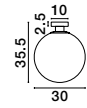

JIAN - 9028839

Brass Gold Metal
& Gradient White Glass
LED E27 1x12 Watt 230 Volt
IP20 Bulb Excluded
D: 30 H: 35.5 cm