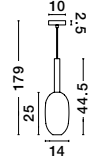

AMELIA - 9028833

Sandy Gold
& Clear Glass
LED G9 1x5 Watt 230V
IP20 Bulb Excluded
D: 14 H: 179 cm