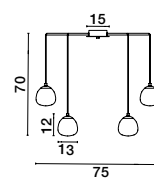

THE EGG - 9009261

Sandy Gold &
Matt Black Metal
Glossy Opal Glass
LED G9 12x5 Watt 230 Volt
IP20 Bulb Excluded
D: 75 H: 70 cm