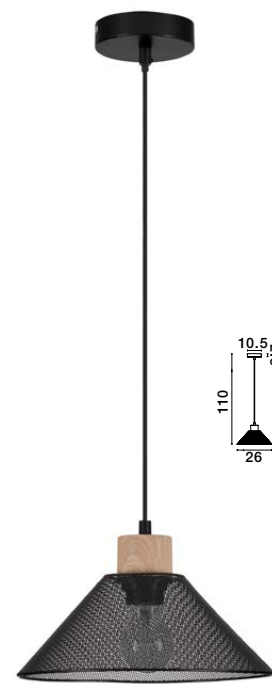

IAN - 9620128
Matt Black Metal
Natural Wood
LED E27 1x12 Watt 230 Volt
Bulb Excluded IP20
D: 26 H: 110