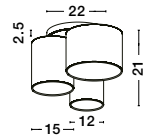

BRYSON - 9555805
Sandy White Metal Base
White, Black & Grey Fabric Shade
LED E27 3x12 Watt 230 Volt
IP20 Bulb Excluded
D: 35 H: 21 cm