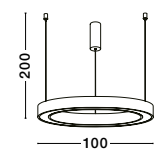

ELOWEN - 9558607

Dimmable
Sandy Black Aluminium
& Acrylic
LED 60 Watt 230 Volt
3483Lm 3000K IP20
D: 100 H: 200 cm