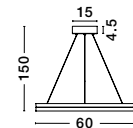

MR JOHN - 9695239

Dimmable
Black & Brass Gold Metal
& Acrylic
LED 98 Watt 230 Volt
11787.28 Lm 3000K IP20
D: 60 D2: 80 H: 150 cm

MR JOHN - 9695238

Dimmable
Black & Brass Gold Metal
& Acrylic
LED 33 Watt 230 Volt
4580.17 Lm 3000K IP20
D: 60 H: 150 cm