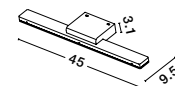

NYX - 9136171
White Aluminium
& Acrylic
LED 12 Watt 1802Lm
3000K 135mA 100-240V
Beam Angle ° IP44
L: 45 W: 9.5 cm