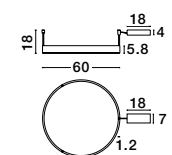

MOTIF - 9063600

Dimmable
Bronze Aluminium
& Acrylic
LED 45 Watt 230 Volt
3350.75lm 3000K IP20
D: 60 W: 1.2 H: 18 cm