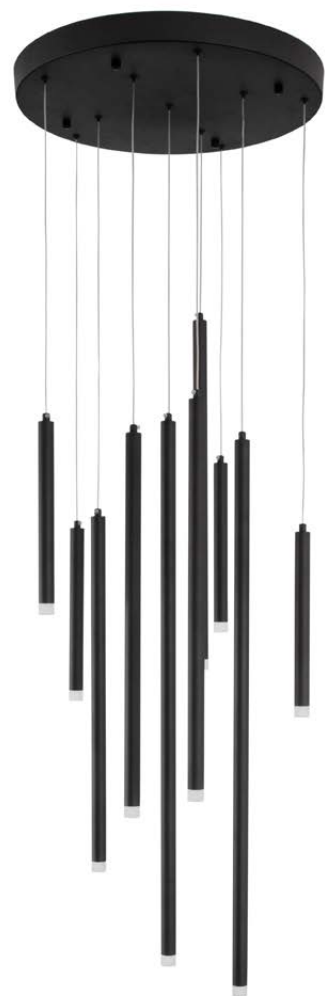

TRIMLE - 9287945

Dimmable

Sandy Black Aluminium
& Acrylic

LED 26 Watt 230V
1860.68 Lm 3000K IP20
D: 50 H: 220 cm

TRIMLE - 9287920

Sandy Black Aluminium
& Acrylic

LED 3 Watt 230V
270.92Lm 3000K IP20
D: 2.5 H1: 50 H2: 150 cm

TRIMLE - 9287921

Sandy Black Aluminium
& Acrylic

LED 3 Watt 230V
270.92Lm 3000K IP20
D: 2.5 H1: 70 H2: 150 cm

TRIMLE - 9287935

Sandy Black Aluminium
& Acrylic

LED 20 Watt 230V
1581.03 Lm 3000K IP20
L: 100 W: 8 H: 180 cm