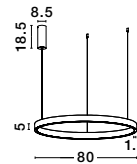

ELOWEN • 9345666

Dimmable
Brushed Silver Aluminum
& Acrylic
LED 77 Watt 220 Volt
3323Lm 3000K IP20
Up & Down Light
D: 80 H: 150 cm