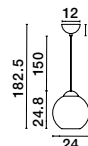

MIDORI - 9009243

Brass Gold Metal & Pink Glass
LED E27 1x12 Watt 230 Volt
IP20 Bulb Excluded
D: 24 H: 182.5 cm