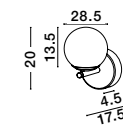

LED WARM WHITE DRIVER INCL. ⚡