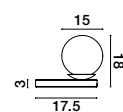

BESON . 9050167

Grey Marble Base
Opal Glass
LED E14 1x5 Watt 230 Volt
IP20 Bulb Excluded
D: 15 W: 17.5 H: 18 cm